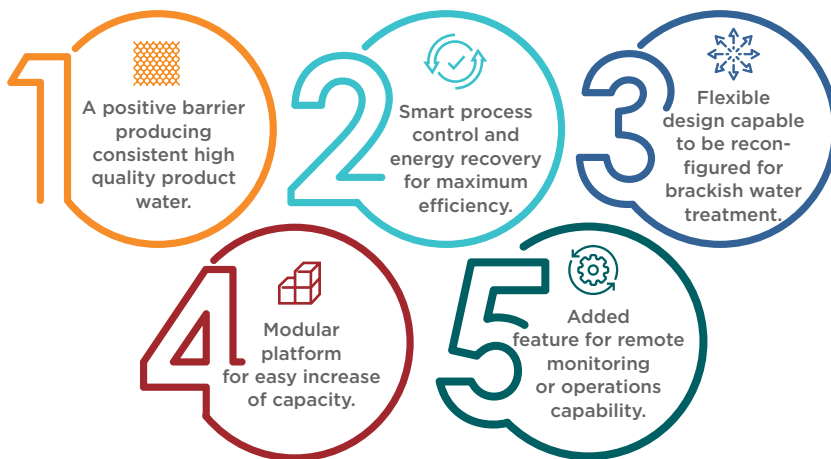

FreshPaa

SW

Smart
Seawater
desalination

The FreshPaa^{SW} is a fully automated sea water reverse osmosis (SWRO) system specifically designed for producing consistent, high quality desalinated water from high salinity sources, including seawater.

FreshPaa^{SW} provides a highly efficient seawater desalination platform with built in intelligence, developed from years of operating experience. It comes pre-commissioned, with the option of automatically linking up with PROXA's Remote Operations Center (ROC). Whether used in conjunction with the ClearPaa^{MMF} or ClearPaa^{ULTRA}, or part of an integrated treatment process, the FreshPaa^{SW} offers flexibility and robust reliability for peace of mind.

APPLICATIONS

- Desalination of seawater to potable standard
- Desalination of hypersaline borehole water to potable standard
- Brine minimization
- Varying salinity duty, from brackish to seawater

TYPICAL CLIENTS